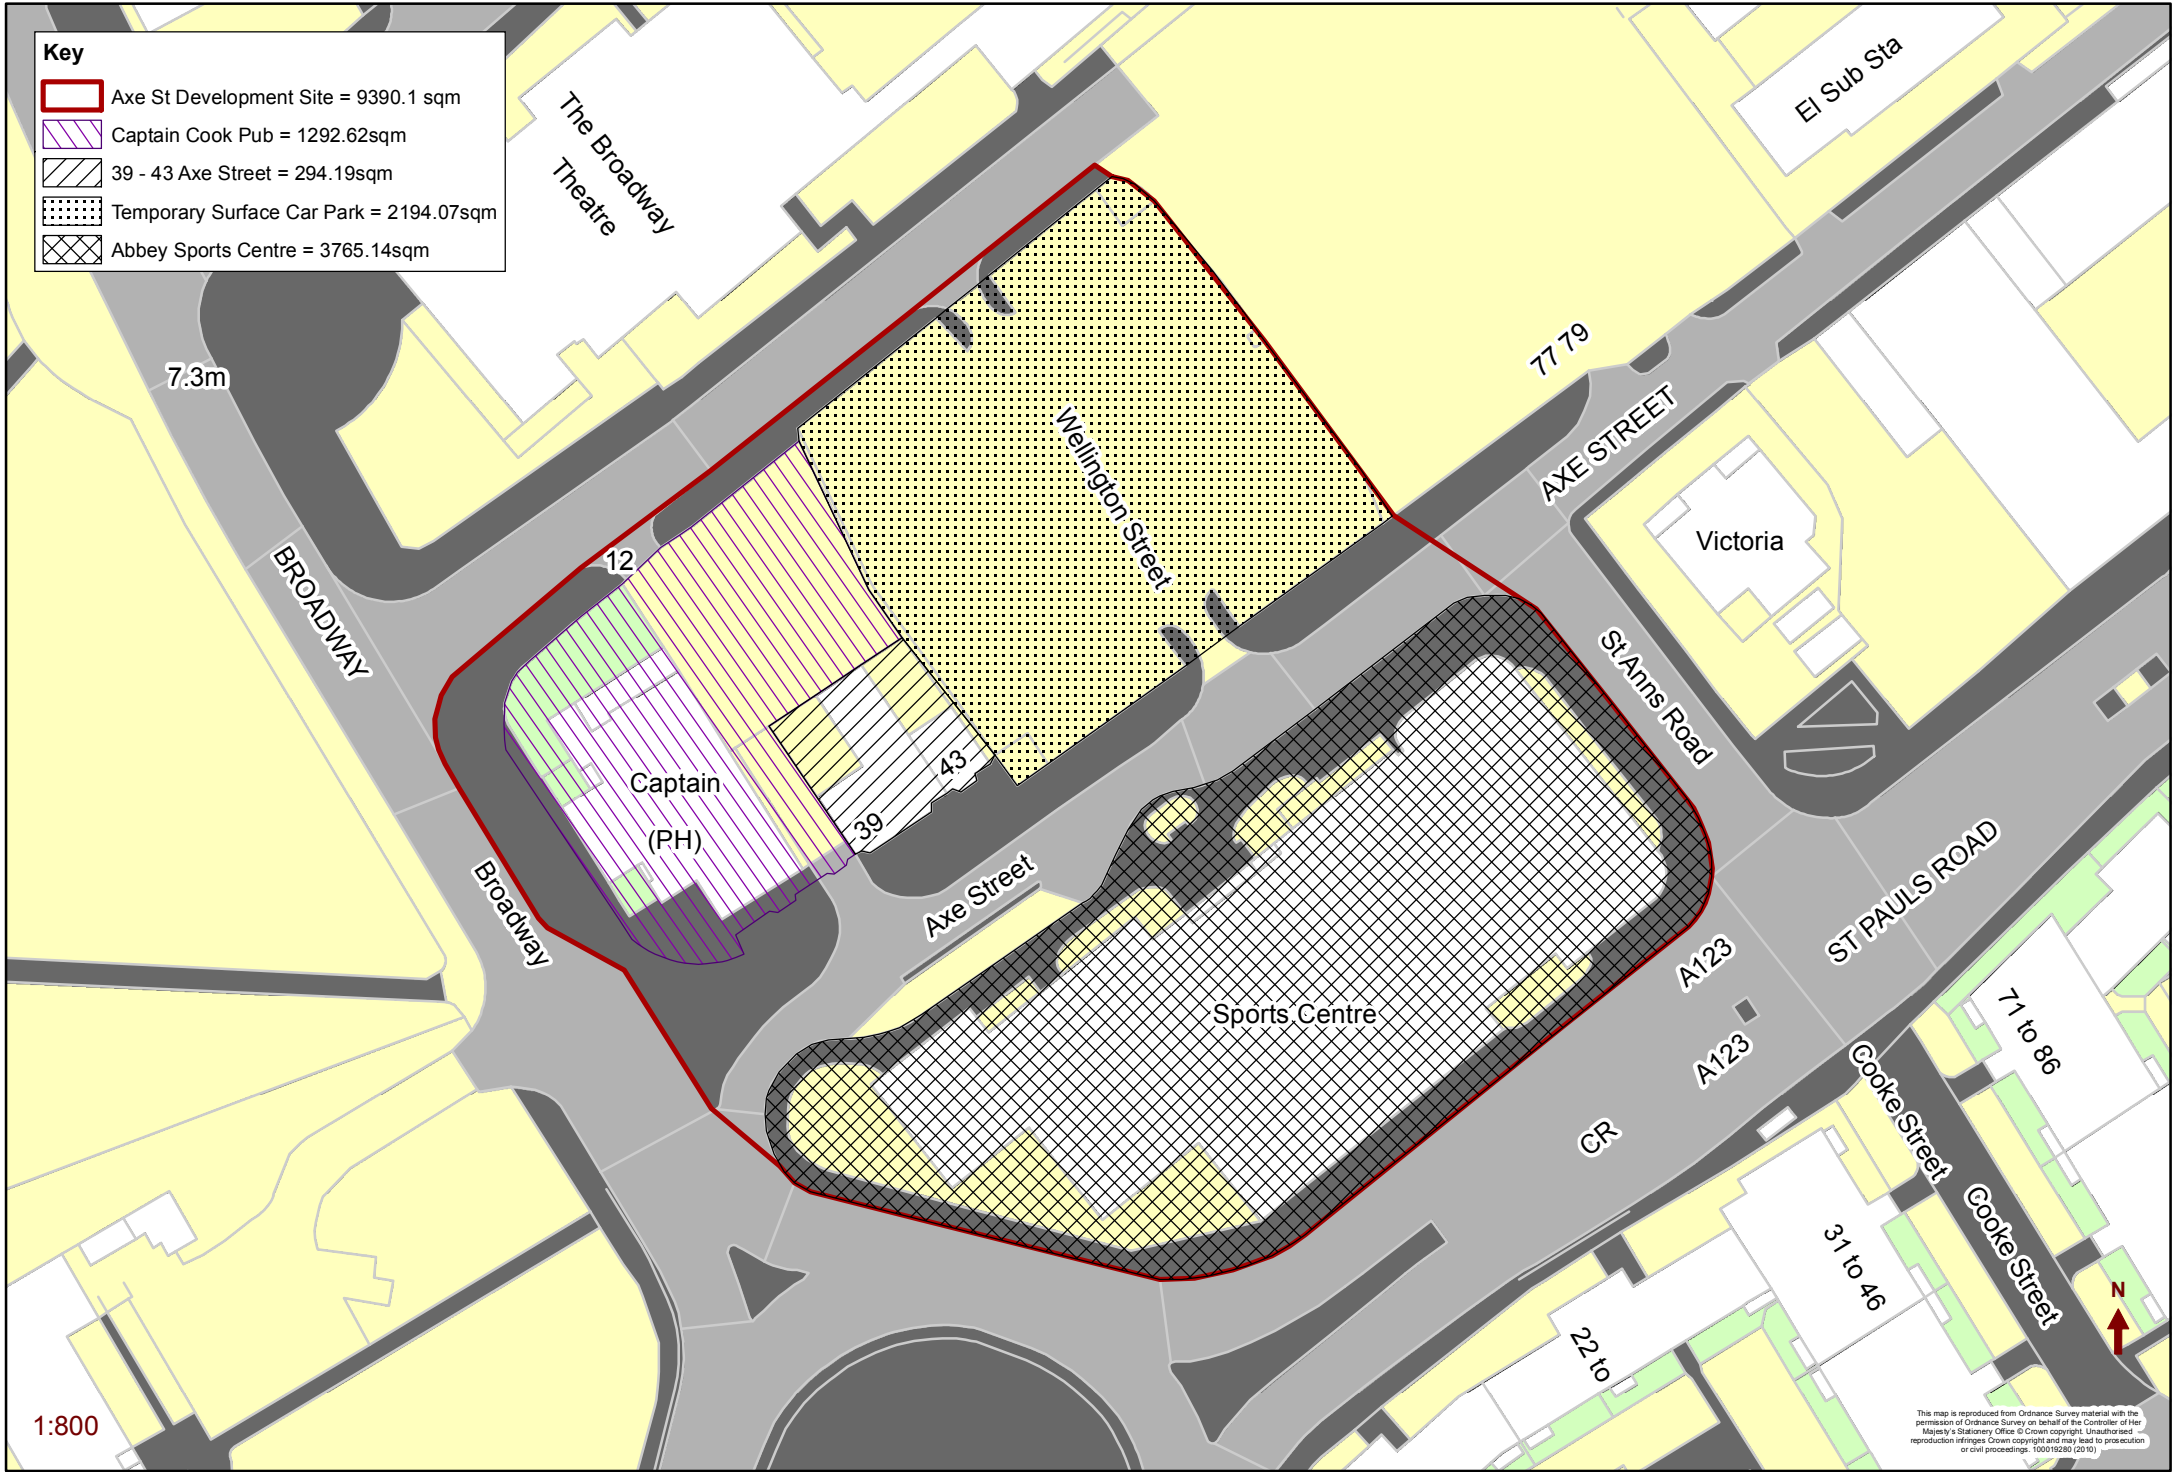

Axe Street / Abbey Sports Centre Site

Key

- Axe St Development Site = 9390.1 sqm
- Captain Cook Pub = 1292.62sqm
- 39 - 43 Axe Street = 294.19sqm
- Temporary Surface Car Park = 2194.07sqm
- Abbey Sports Centre = 3765.14sqm

7.3m

12

Captain
(PH)

39

43

Sports Centre

Victoria

El Sub Sta

1:800